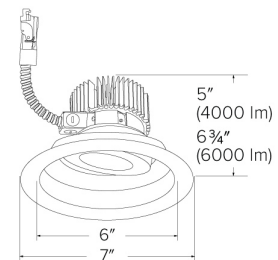

Dimensions