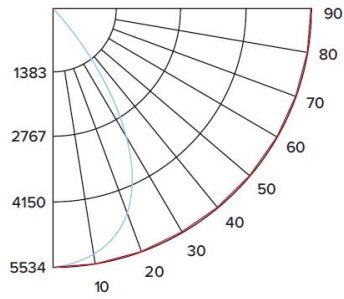

LED Light Engine

Multiplier: 2700K (x 0.88), 3000K (x 0.92), 3500K (x 0.96), 5000K (x 1.04)

PHOTOMETRIC REPORT

Product #: E618L6040H
Wattage/Lumens: 70.3W/ 5668 Lm
Luminaire LPW: 81 Lm/W

CANDLE POWER SUMMARY

Degrees Vertical	0°
0	5534
5	5468
15	4935
25	4019
35	2330
45	476
55	69
65	23
75	8
85	1
90	0

ILLUMINANCE AT A DISTANCE

Distance to Target Plane	Footcandles Beam Center	Beam Diameter
4'	346	5.2'
6'	154	7.9'
8'	86.5	10.5'
10'	55.3	13.1'

ZONAL LUMEN SUMMARY

Zone	Lumens	% Luminaire
0-30°	3733.68	65.90
0-40°	5157.83	91.00
0-60°	5634.92	99.40
0-90°	5668.25	100.00