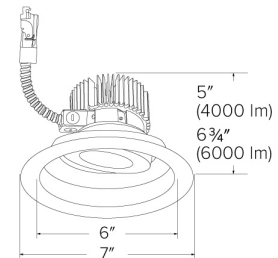

Dimensions