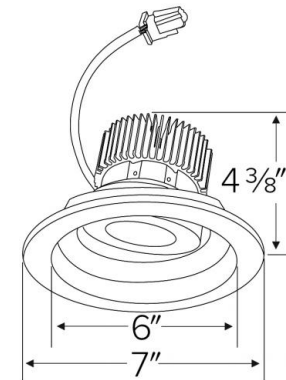

Dimensions