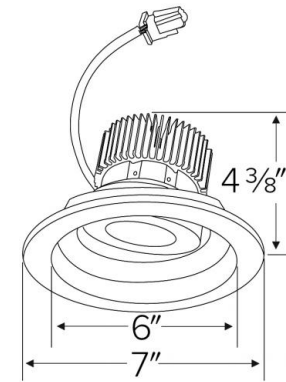

Dimensions