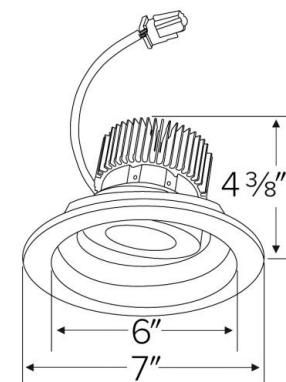

Dimensions