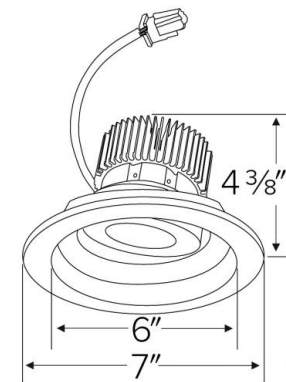

Dimensions