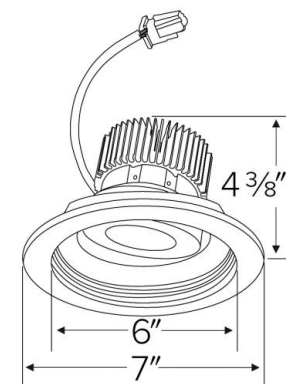

Dimensions