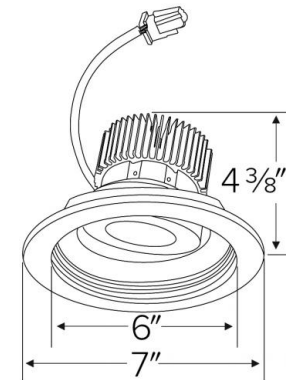

Dimensions