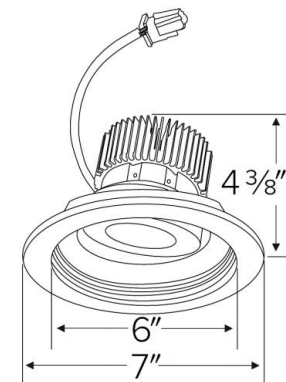

Dimensions