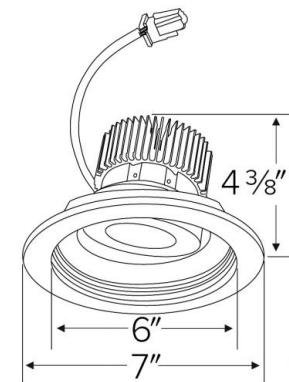

Dimensions