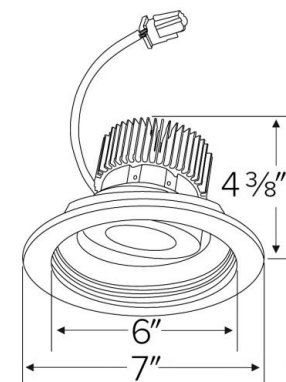

Dimensions