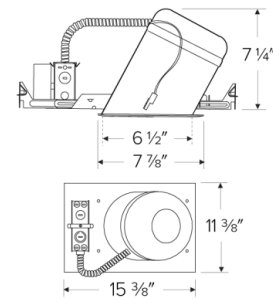

6" LED IC Airtight Super Sloped Ceiling Single Wall New Construction Housing

ELCO Slant allows for installation in sloped ceilings ranging from 7/12 (30°) to 12/12 (45°). Can be used in insulated ceilings. Fits in 2" x 8" joist construction.

Features

- 6" Super Sloped New Construction Single Wall Housing.
- IC Airtight for use in insulated ceilings.
- Designed for use in 7/12 to 12/12 sloped ceiling.
- California Title 24 (JA8-2016-E).

Specifications

Wattage	24W
Voltage	120V
Damp Location	Listed

Dimensions

Technical Details

Construction:

- IC Rated for Direct Contact with Insulation.
- Designed for use in 7/12 to 12/12 sloped ceiling.
- Housing adjusts in frame to accommodate up to 1 1/4" ceiling thickness.
- Aluminum housing for greater heat dissipation. Stamped galvanized steel frame.

Junction Box: Positioned to accommodate straight conduit runs. Seven 1/2" trade size conduit knockouts and four pry-out knockout slots for easy romex installation.

Hanger Bars: Pre-installed hanger bars with True Nail easy installation in regular lumber, engineered lumber, and Laminated Beams. Integral T-bar slots for easy installation in T-Bars. Spans up to 24" and can be repositioned 90°. Score lines allow for tool-free hanger bar size reduction. Integral leveling flange allows for single-person installation while aligning the housings with the joists.