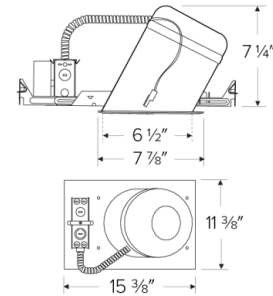

6" LED IC Airtight Super Sloped Ceiling Single Wall New Construction Housing

ELCO Slant allows for installation in sloped ceilings ranging from 7/12 (30°) to 12/12 (45°). Can be used in insulated ceilings. Fits in 2" x 8" joist construction.

Features

- 6" Super Sloped New Construction Single Wall Housing.
- IC Airtight for use in insulated ceilings.
- Designed for use in 7/12 to 12/12 sloped ceiling.
- California Title 24 (JA8-2016-E).

Specifications

Wattage	24W
Voltage	120V
Damp Location	Listed

Dimensions

Technical Details

Construction:

- IC Rated for Direct Contact with Insulation.
- Designed for use in 7/12 to 12/12 sloped ceiling.
- Housing adjusts in frame to accommodate up to 1 1/4" ceiling thickness.
- Aluminum housing for greater heat dissipation. Stamped galvanized steel frame.

Junction Box: Positioned to accommodate straight conduit runs. Seven 1/2" trade size conduit knockouts and four pry-out knockout slots for easy romex installation.

Hanger Bars: Pre-installed hanger bars with True Nail easy installation in regular lumber, engineered lumber, and Laminated Beams. Integral T-bar slots for easy installation in T-Bars. Spans up to 24" and can be repositioned 90°. Score lines allow for tool-free hanger bar size reduction. Integral leveling flange allows for single-person installation while aligning the housings with the joists.