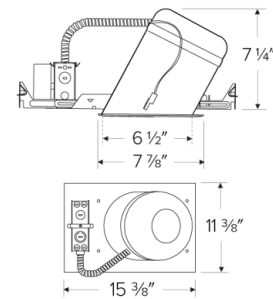

# 6" LED IC Airtight Super Sloped Ceiling Single Wall New Construction Housing

ELCO Slant allows for installation in sloped ceilings ranging from 7/12 (30°) to 12/12 (45°). Can be used in insulated ceilings. Fits in 2" x 8" joist construction.

## Dimensions