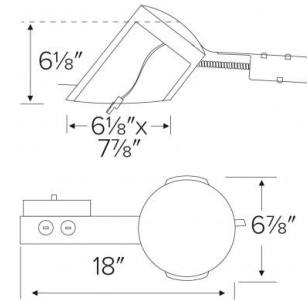

Dimensions

Technical Details

Construction:

- IC Rated for Direct Contact with Insulation.
- Designed for use in 7/12 to 12/12 sloped ceiling.
- Housing adjusts in frame to accommodate up to 1 1/4" ceiling thickness.
- Aluminum housing for greater heat dissipation.

Installation: Designed for ceiling plenums where 2x8 joists or taller are used. Template for hole cutout is provided with each housing. See installation sheet for detailed information.

Junction Box: Positioned to accommodate straight conduit runs. Seven 1/2" trade size conduit knockouts and One 3/4" knockout. Four true pry-out knockout slots for easy Romex installation.

Electrical:

- Connection is rated for 120V or 277V input. LED module must be compatible with applicable voltage.
- For 277V step down to 120V housing consult factory.

Trims: Compatible with EL761, EL762, EL763, EL764 Series LED Inserts.

Listings:

- UL Listed for Damp Location.
- UL Listed for Direct Contact with Insulation and Combustible Material.
- UL Listed for Feed Through.
- AirTight: Per ASTM E-283.
- California Title 24 (JA8-2016-E).

Warranty: ELCO Products are built to last. 5-year Limited warranty.

Product Numbers

Item	Watts	Voltage
EL971RICA	24W	120V