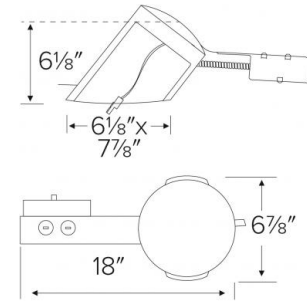

# 6" LED IC Airtight Super Sloped Ceiling Remodel Housing

ELCO Slant allows for installation in sloped ceilings ranging from 7/12 (30°) to 12/12 (45°). Can be used in insulated ceilings. Fits in 2" x 8" joist construction.

## Features

- 6" Super Sloped Remodel Single Wall Housing.
- IC Airtight for use in insulated ceilings.
- Designed for use in 7/12 to 12/12 sloped ceiling.
- California Title 24 (JA8-2016-E).

## Dimensions