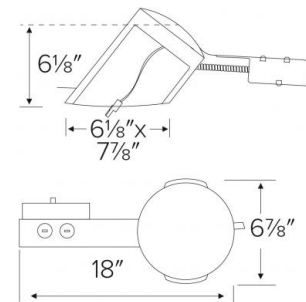

6" LED IC Airtight Super Sloped Ceiling Remodel Housing

ELCO Slant allows for installation in sloped ceilings ranging from 7/12 (30°) to 12/12 (45°). Can be used in insulated ceilings. Fits in 2" x 8" joist construction.

Features

- 6" Super Sloped Remodel Single Wall Housing.
- IC Airtight for use in insulated ceilings.
- Designed for use in 7/12 to 12/12 sloped ceiling.
- California Title 24 (JA8-2016-E).

Specifications

Wattage	24W
Voltage	120V
Damp Location	UL listed

Dimensions

Technical Details

Construction:

- IC Rated for Direct Contact with Insulation.
- Designed for use in 7/12 to 12/12 sloped ceiling.
- Housing adjusts in frame to accommodate up to 1 1/4" ceiling thickness.
- Aluminum housing for greater heat dissipation.

Installation: Designed for ceiling plenums where 2x8 joists or taller are used. Template for hole cutout is provided with each housing. See installation sheet for detailed information.

Junction Box: Positioned to accommodate straight conduit runs. Seven 1/2" trade size conduit knockouts and One 3/4" knockout. Four true pry-out knockout slots for easy Romex installation.