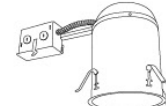

6" Airtight IC Universal Housing
Remodel

CAT NO.	SPECIFICATIONS
EL7ICA-G24	Lamp: 27W MAX.

CAT NO.	SPECIFICATIONS
R10H	Lamp: 150W MAX.

CAT NO.	SPECIFICATIONS
RR10H	Lamp: 150W MAX.