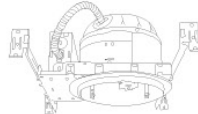

6" Shallow Airtight IC Housing
New Construction

CAT NO.	SPECIFICATIONS
R9ICA	Lamp: 75W MAX.