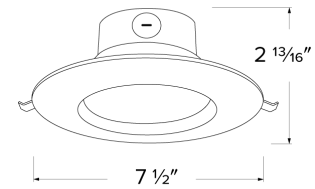

6" Easy-Pro Integral Junction Box LED Inserts

For use with direct contact to insulation

Features

- No housing required
- CRI90+
- ETL Listed
- ENERGY STAR compliant
- Title 24 JA8-2019 Compliant

Specifications

Wattage	23W
Lumens	1400 lm
Voltage	120V
Color Temp.	3000K
Dimmable	Triac/ELV
Lamp Type	LED
CRI	90+
Wet Location	Listed

Dimensions

Product Numbers

Item	Lamp type	Lumens	CCT	Watts	Voltage	Dimming
ELR68530W	LED	1400 lm	3000K	23W	120V	Triac/ELV