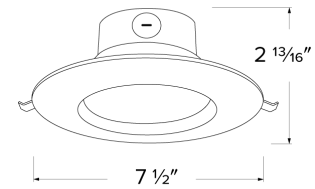

Dimensions