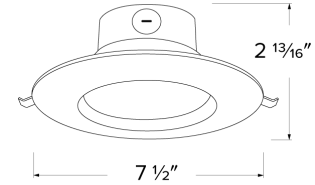

6" Easy-Pro Integral Junction Box LED Inserts

For use with direct contact to insulation

Features

- No housing required
- CRI90+
- ETL Listed
- ENERGY STAR compliant
- Title 24 JA8-2019 Compliant

Specifications

| | |
|---------------------|-----------|
| Wattage | 23W |
| Lumens | 1400 lm |
| Voltage | 120V |
| Color Temp. | 3000K |
| Dimmable | Triac/ELV |
| Lamp Type | LED |
| CRI | 90+ |
| Wet Location | Listed |

Dimensions

Product Numbers

| Item | Lamp type | Lumens | CCT | Watts | Voltage | Dimming |
|------------------|-----------|---------|-------|-------|---------|-----------|
| ELR68530W | LED | 1400 lm | 3000K | 23W | 120V | Triac/ELV |