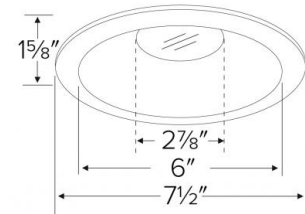

6" Die-cast Round Wet Location Trim for PAR LAMPS

6" diecast Round Steam Room Trim. For use with PAR Lamps.

Features

- 6" Round Steam Room Trim
- Lamp: PAR Lamp.

Technical Details

Construction: Diecast aluminum with a powder-coated finish.

Dimensions

Product Numbers

Item	Finish
ELL6812W	All White
ELL6812BZ	All Bronze

Product Number Builder Example: ELL6812W

6" Round Steam Room Trim

Finish

ELL6812

W All White

CAT NO.	SPECIFICATIONS
FIREENCL	20 3/8" L x 14 3/8" W
FIREENCL-S	Shallow, 16" L x 14 3/8" W

CAT NO.	SPECIFICATIONS
FIRETAPE	3/4" W x 16' L