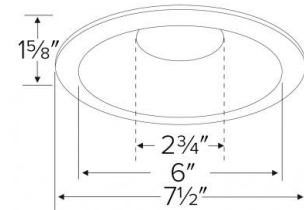

6" Die-cast Round Reflector Trim for PAR LAMPS

6" diecast Round Reflector Trim. For use with PAR Lamps.

Features

- 6" Round Reflector
- Lamp: PAR Lamp.

Technical Details

Construction: Diecast aluminum with a powder coated finish.

Installation: Torsion springs securely mount trim into the housing and keeps ring flush with ceiling.

Compatible Housing: Compatible with 6" IC and Non-IC housings.

Lamp: PAR Lamp.

Options

White

Black

Bronze

Dimensions

Product Numbers

Item	Finish
ELL6810W	All White
ELL6810BZ	All Bronze
ELL6810B	All Black

Product Number Builder Example: ELL6810W

6" Round Reflector Trim

Finish

ELL6810

- W** All White
- BZ** All Bronze
- B** All Black

CAT NO.	SPECIFICATIONS
FIRETAPE	3/4" W x 16' L