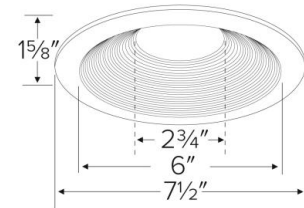

Installation: Torsion springs securely mount trim into the housing and keep ring flush with the ceiling.

Compatible Housing: Compatible with 6" IC and non-IC housings.

Lamp: PAR Lamp

Options

White

Bronze

Dimensions

CAT NO.	SPECIFICATIONS
FIREENCL	20 3/8" L x 14 3/8" W
FIREENCL-S	Shallow, 16" L x 14 3/8" W

CAT NO.	SPECIFICATIONS
FIRETAPE	3/4" W x 16' L