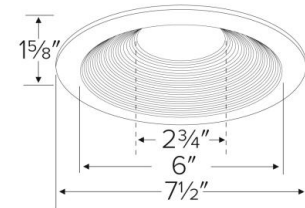

Installation: Torsion springs securely mount trim into the housing and keep ring flush with the ceiling.

Compatible Housing: Compatible with 6" IC and non-IC housings.

Lamp: PAR Lamp

Options

White

Bronze

Dimensions

CAT NO.	SPECIFICATIONS
FIREENCL	20 3/8" L x 14 3/8" W
FIREENCL-S	Shallow, 16" L x 14 3/8" W

CAT NO.	SPECIFICATIONS
FIRETAPE	3/4" W x 16' L