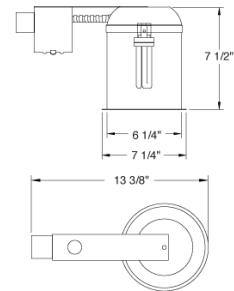

## Features

- Remodel Compact Fluorescent IC Housing for (1) vertical mounted lamp with integral NPF electronic ballast.
- Airtight with lensed trims.
- Housing adjusts 1 3/8" to accommodate different ceiling thicknesses.
- Feed thru listed housing with thermal protector.
- 7 1/2" ht allows use in 2x8 construction.
- cUL Listed for damp location.

## Dimensions