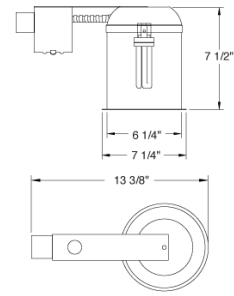

6" Compact Fluorescent Vertical Remodel IC Downlight

Features

- Remodel Compact Fluorescent IC Housing for (1) vertical mounted lamp with integral NPF electronic ballast.
- Airtight with lensed trims.
- Housing adjusts 1 3/8" to accommodate different ceiling thicknesses.
- Feed thru listed housing with thermal protector.
- 7 1/2" ht allows use in 2x8 construction.
- cUL Listed for damp location.

Specifications

Wattage	26W
Voltage	120V
Lamp Type	CFL
Damp Location	Listed

Dimensions

Product Number

Item	Lamp type	Watts	Voltage
EL27RHE26ICA	CFL	26W	120V