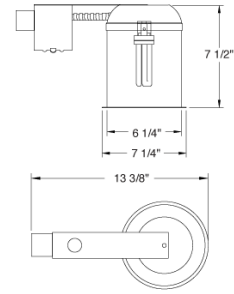

6" Compact Fluorescent Vertical Remodel IC Downlight

Features

- Remodel Compact Fluorescent IC Housing for (1) vertical mounted lamp with integral NPF electronic ballast.
- Airtight with lensed trims.
- Housing adjusts 1 3/8" to accommodate different ceiling thicknesses.
- Feed thru listed housing with thermal protector.
- 7 1/2" ht allows use in 2x8 construction.
- cUL Listed for damp location.

Specifications

Wattage	26W
Voltage	120V
Lamp Type	CFL
Damp Location	Listed

Dimensions

Product Numbers

Item	Lamp type	Watts	Voltage
EL27RHE26ICA	CFL	26W	120V