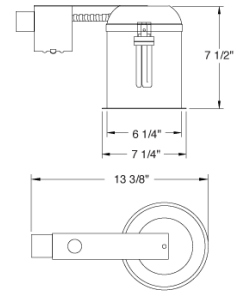

6" Compact Fluorescent Vertical Remodel Downlight

Features

- Remodel Compact Fluorescent Housing for (1) vertical mounted lamp with integral electronic ballast.
- Housing adjusts 1 3/8" to accommodate different ceiling thicknesses.
- Feed thru listed housing with thermal protector.
- 7 1/2" ht allows use in 2x8 construction.
- cUL Listed for damp location.

Specifications

Wattage	32W
Voltage	120/277V
Lamp Type	CFL
Damp Location	Listed

Dimensions

Product Number

Item	Lamp type	Watts	Voltage
EL27RHE32	CFL	32W	120/277V