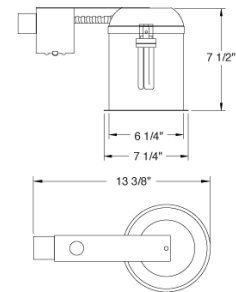

6" Compact Fluorescent Vertical Remodel Downlight

Features

- Remodel Compact Fluorescent Housing for (1) vertical mounted lamp with integral electronic ballast.
- Housing adjusts 1 3/8" to accommodate different ceiling thicknesses.
- Feed thru listed housing with thermal protector.
- 7 1/2" ht allows use in 2x8 construction.
- cUL Listed for damp location.

Specifications

Wattage	18W
Voltage	120/277V
Lamp Type	CFL
Damp Location	Listed

Dimensions

Product Number

Item	Lamp type	Watts	Voltage
EL27RHE18	CFL	18W	120/277V