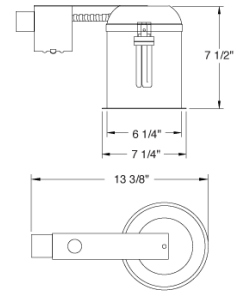

6" Compact Fluorescent Vertical Remodel Downlight

Features

- Remodel Compact Fluorescent Housing for (1) vertical mounted lamp with integral electronic ballast.
- Housing adjusts 1 3/8" to accommodate different ceiling thicknesses.
- Feed thru listed housing with thermal protector.
- 7 1/2" ht allows use in 2x8 construction.
- cUL Listed for damp location.

Specifications

Wattage	26W
Voltage	120/277V
Lamp Type	CFL
Damp Location	Listed

Dimensions

Product Numbers

Item	Lamp type	Watts	Voltage
EL27RHE26	CFL	26W	120/277V