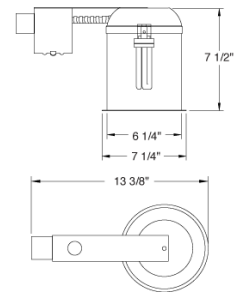

6" Compact Fluorescent Vertical Remodel Downlight

Features

- Remodel Compact Fluorescent Housing for (1) vertical mounted lamp with integral electronic ballast.
- Housing adjusts 1 3/8" to accommodate different ceiling thicknesses.
- Feed thru listed housing with thermal protector.
- 7 1/2" ht allows use in 2x8 construction.
- cUL Listed for damp location.

Specifications

Wattage	18W - 32W
Voltage	120/277V
Lamp Type	CFL
Damp Location	Listed

Dimensions

Product Numbers

Item	Lamp type	Watts	Voltage
EL27RHE18	CFL	18W	120/277V
EL27RHE26	CFL	26W	120/277V
EL27RHE32	CFL	32W	120/277V