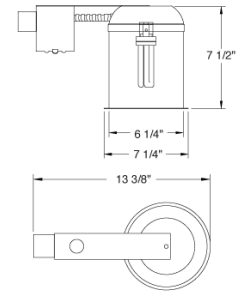

## Features

- Remodel Compact Fluorescent Housing for (1) vertical mounted lamp with integral electronic ballast.
- Housing adjusts 1 3/8" to accommodate different ceiling thicknesses.
- Feed thru listed housing with thermal protector.
- 7 1/2" ht allows use in 2x8 construction.
- cUL Listed for damp location.

## Dimensions