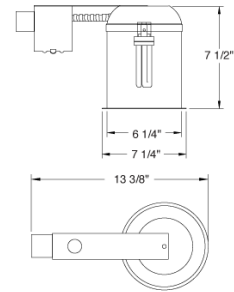

6" Compact Fluorescent Vertical Remodel Downlight

Features

- Remodel Compact Fluorescent Housing for (1) vertical mounted lamp with integral electronic ballast.
- Housing adjusts 1 3/8" to accommodate different ceiling thicknesses.
- Feed thru listed housing with thermal protector.
- 7 1/2" ht allows use in 2x8 construction.
- cUL Listed for damp location.

Specifications

Wattage	18W - 32W
Voltage	120/277V
Lamp Type	CFL
Damp Location	Listed

Dimensions

Product Numbers

Item	Lamp type	Watts	Voltage
EL27RHE18	CFL	18W	120/277V
EL27RHE26	CFL	26W	120/277V
EL27RHE32	CFL	32W	120/277V