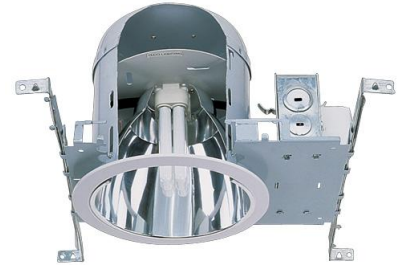

# 6" Compact Fluorescent Vertical IC Downlight

## Features

- Compact Fluorescent Single Walled Housing for (1) vertical mounted lamp with integral NPF electronic ballast.
- IC Housing adjusts 1 3/8" to accommodate different ceiling thicknesses.
- Airtight with lensed trims.
- Supplied with captive hanger bars for 24" joist spacing and can be positioned 90°.
- Feed thru listed housing with thermal protector.
- 7 1/2" ht allows use in 2x8 construction.
- cUL Listed for damp location.