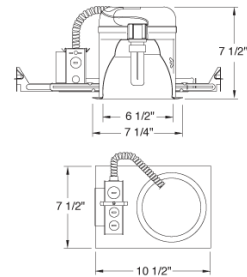

## Features

- Compact Fluorescent Single Walled Housing for (1) vertical mounted lamp with integral NPF electronic ballast.
- IC Housing adjusts 1 3/8" to accommodate different ceiling thicknesses.
- Airtight with lensed trims.
- Supplied with captive hanger bars for 24" joist spacing and can be positioned 90°.
- Feed thru listed housing with thermal protector.
- 7 1/2" ht allows use in 2x8 construction.
- cUL Listed for damp location.

## Dimensions