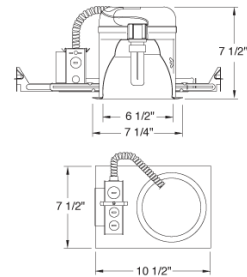

6" Compact Fluorescent Vertical IC Downlight

Features

- Compact Fluorescent Single Walled Housing for (1) vertical mounted lamp with integral NPF electronic ballast.
- IC Housing adjusts 1 3/8" to accommodate different ceiling thicknesses.
- Airtight with lensed trims.
- Supplied with captive hanger bars for 24" joist spacing and can be positioned 90°.
- Feed thru listed housing with thermal protector.
- 7 1/2" ht allows use in 2x8 construction.
- cUL Listed for damp location.

Specifications

Wattage	13W - 26W
Voltage	120V
Lamp Type	CFL
Damp Location	Listed

Dimensions

Product Numbers

Item	Lamp type	Watts	Voltage
EL27HE131CA	CFL	13W	120V
EL27HE261CA	CFL	26W	120V