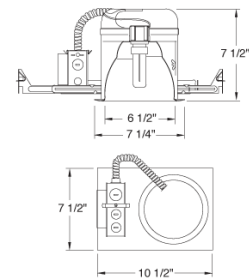

## Features

- Compact Fluorescent Single Walled Housing for (1) vertical mounted lamp with integral NPF electronic ballast.
- IC Housing adjusts 1 3/8" to accommodate different ceiling thicknesses.
- Airtight with lensed trims.
- Supplied with captive hanger bars for 24" joist spacing and can be positioned 90°.
- Feed thru listed housing with thermal protector.
- 7 1/2" ht allows use in 2x8 construction.
- cUL Listed for damp location.

## Dimensions