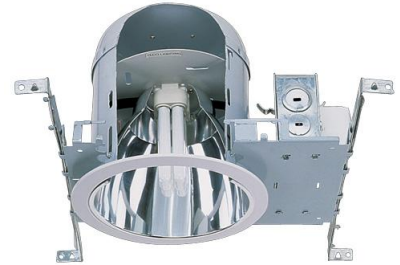

# 6" Compact Fluorescent Vertical IC Downlight

## Features

- Compact Fluorescent Single Walled Housing for (1) vertical mounted lamp with integral NPF electronic ballast.
- IC Housing adjusts 1 3/8" to accommodate different ceiling thicknesses.
- Airtight with lensed trims.
- Supplied with captive hanger bars for 24" joist spacing and can be positioned 90°.
- Feed thru listed housing with thermal protector.
- 7 1/2" ht allows use in 2x8 construction.
- cUL Listed for damp location.