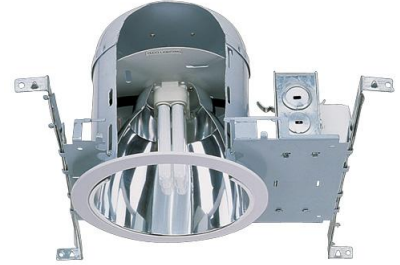

6" Compact Fluorescent Vertical IC Downlight

Features

- Compact Fluorescent Single Walled Housing for (1) vertical mounted lamp with integral NPF electronic ballast.
- IC Housing adjusts 1 3/8" to accommodate different ceiling thicknesses.
- Airtight with lensed trims.
- Supplied with captive hanger bars for 24" joist spacing and can be positioned 90°.
- Feed thru listed housing with thermal protector.
- 7 1/2" ht allows use in 2x8 construction.
- cUL Listed for damp location.

Specifications

Wattage	13W - 26W
Voltage	120V
Lamp Type	CFL
Damp Location	Listed

Dimensions

Product Numbers

Item	Lamp type	Watts	Voltage
EL27HE131CA	CFL	13W	120V
EL27HE261CA	CFL	26W	120V