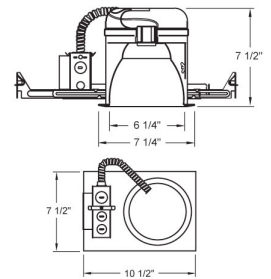

6" Compact Fluorescent Vertical Downlight

Features

- Compact Fluorescent Housing for (1) vertical mounted lamp with integral ballast.
- Housing adjusts 1 3/8" to accommodate different ceiling thicknesses.
- Supplied with captive hanger bars for 24" joist spacing and can be positioned 90°.
- Feed thru listed housing with thermal protector.
- 7 1/2" ht allows use in 2x8 construction.
- cUL Listed for damp location.

Specifications

Wattage	32W
Voltage	120/277V
Lamp Type	CFL
Damp Location	Listed

Dimensions

Product Number

Item	Lamp type	Watts	Voltage
EL27HE32	CFL	32W	120/277V