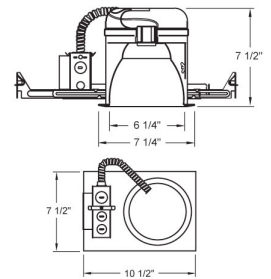

6" Compact Fluorescent Vertical Downlight

Features

- Compact Fluorescent Housing for (1) vertical mounted lamp with integral ballast.
- Housing adjusts 1 3/8" to accommodate different ceiling thicknesses.
- Supplied with captive hanger bars for 24" joist spacing and can be positioned 90°.
- Feed thru listed housing with thermal protector.
- 7 1/2" ht allows use in 2x8 construction.
- cUL Listed for damp location.

Specifications

Wattage	26W
Voltage	120/277V
Lamp Type	CFL
Damp Location	Listed

Dimensions

Product Number

Item	Lamp type	Watts	Voltage
EL27HE26	CFL	26W	120/277V