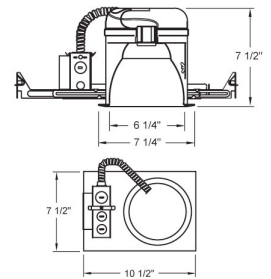

6" Compact Fluorescent Vertical Downlight

Features

- Compact Fluorescent Housing for (1) vertical mounted lamp with integral ballast.
- Housing adjusts 1 3/8" to accommodate different ceiling thicknesses.
- Supplied with captive hanger bars for 24" joist spacing and can be positioned 90°.
- Feed thru listed housing with thermal protector.
- 7 1/2" ht allows use in 2x8 construction.
- cUL Listed for damp location.

Specifications

Wattage	13W
Voltage	120/277V
Lamp Type	CFL
Damp Location	Listed

Dimensions

Product Number

Item	Lamp type	Watts	Voltage
EL27HE13	CFL	13W	120/277V