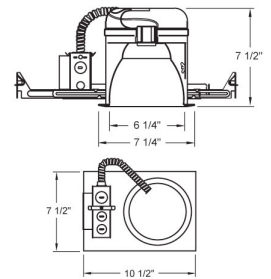

6" Compact Fluorescent Vertical Downlight

Features

- Compact Fluorescent Housing for (1) vertical mounted lamp with integral ballast.
- Housing adjusts 1 3/8" to accommodate different ceiling thicknesses.
- Supplied with captive hanger bars for 24" joist spacing and can be positioned 90°.
- Feed thru listed housing with thermal protector.
- 7 1/2" ht allows use in 2x8 construction.
- cUL Listed for damp location.

Specifications

Wattage	13W - 32W
Voltage	120/277V
Lamp Type	CFL
Damp Location	Listed

Dimensions

Product Numbers

Item	Lamp type	Watts	Voltage
EL27HE13	CFL	13W	120/277V
EL27HE26	CFL	26W	120/277V
EL27HE32	CFL	32W	120/277V