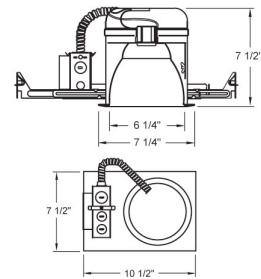

## Features

- Compact Fluorescent Housing for (1) vertical mounted lamp with integral ballast.
- Housing adjusts 1 3/8" to accommodate different ceiling thicknesses.
- Supplied with captive hanger bars for 24" joist spacing and can be positioned 90°.
- Feed thru listed housing with thermal protector.
- 7 1/2" ht allows use in 2x8 construction.
- cUL Listed for damp location.

## Dimensions