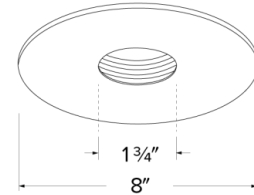

6" Baffle with Pinhole Trim

Features

- Pinhole Retrofit.
- For use on existing Line Voltage housings.
- Includes (1) ETRK50 12V 50VA electronic transformer.
- Lamp: 50W MAX 12V MR16 for non IC housings, 20W MAX for IC housings.
- O.D.: 8" - I.D.: 1 3/4"

Dimensions

Trim & ETRK50 Included

Product Number

Item	Finish
EL1579W	All White