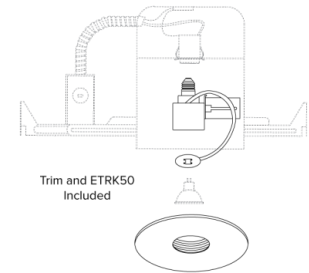

6" Baffle with Pinhole Trim

Features

- Pinhole Retrofit.
- For use on existing Line Voltage housings.
- Includes (1) ETRK50 12V 50VA electronic transformer.
- Lamp: 50W MAX 12V MR16 for non IC housings, 20W MAX for IC housings.
- O.D.: 8" - I.D.: 1 3/4"

Dimensions

Trim & ETRK50 Included

Product Number

Item	Finish
EL1579W	All White