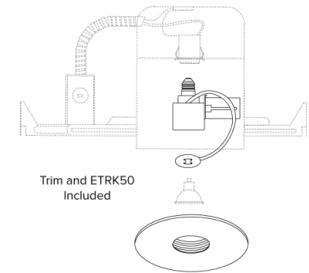

6" Baffle with Pinhole Trim

Features

- Pinhole Retrofit.
- For use on existing Line Voltage housings.
- Includes (1) ETRK50 12V 50VA electronic transformer.
- Lamp: 50W MAX 12V MR16 for non IC housings, 20W MAX for IC housings.
- O.D.: 8" - I.D.: 1 3/4"

Dimensions

Trim & ETRK50 Included

Product Numbers

Item	Finish
EL1579W	All White