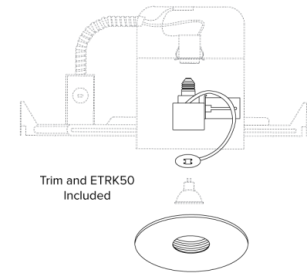

6" Baffle with Pinhole Trim

Features

- Pinhole Retrofit.
- For use on existing Line Voltage housings.
- Includes (1) ETRK50 12V 50VA electronic transformer.
- Lamp: 50W MAX 12V MR16 for non IC housings, 20W MAX for IC housings.
- O.D.: 8" - I.D.: 1 3/4"

Dimensions

Trim & ETRK50 Included

Product Numbers

Item	Finish
EL1579W	All White