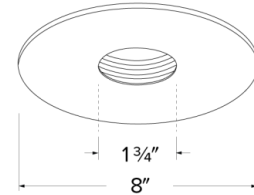

6" Baffle with Pinhole Trim

Features

- Pinhole Retrofit.
- For use on existing Line Voltage housings.
- Includes (1) ETRK50 12V 50VA electronic transformer.
- Lamp: 50W MAX 12V MR16 for non IC housings, 20W MAX for IC housings.
- O.D.: 8" - I.D.: 1 3/4"

Dimensions

Trim & ETRK50 Included

Product Numbers

Item	Finish
EL1579W	All White