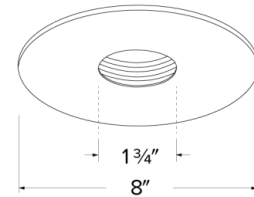

6" Baffle with Pinhole Trim

Features

- Pinhole Retrofit.
- For use on existing Line Voltage housings.
- Includes (1) ETRK50 12V 50VA electronic transformer.
- Lamp: 50W MAX 12V MR16 for non IC housings, 20W MAX for IC housings.
- O.D.: 8" - I.D.: 1 3/4"

Dimensions

Trim & ETRK50 Included

Product Numbers

Item	Finish
EL1579W	All White