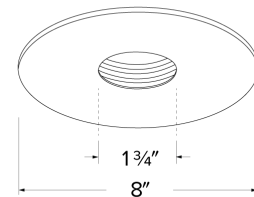

6" Baffle with Pinhole Trim

Features

- Pinhole.
- Lamp: 12V 75W MAX MR16.
- O.D.: 8" - I.D.: 1 3/4"

Options

Black w/White Trim

All White

Dimensions

Product Numbers

Item	Finish
EL2579W	All White
EL2579B	Black with White Trim