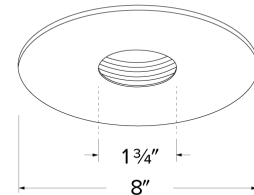

6" Baffle with Pinhole Trim

Features

- Pinhole.
- Lamp: 12V 75W MAX MR16.
- O.D.: 8" - I.D.: 1 3/4"

Options

Black w/White Trim

All White

Dimensions

Product Numbers

Item	Finish
EL2579W	All White
EL2579B	Black with White Trim