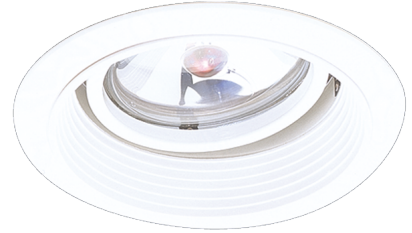

# 6" Baffle with Adjustable Gimbal Ring Trim

## Features

- Baffle with Adjustable Gimbal Ring.
- Lamp: 12V 75W MAX PAR36 or AR111.
- O.D.: 7 1/4".

## Options

**Black w/White Trim**

**White**