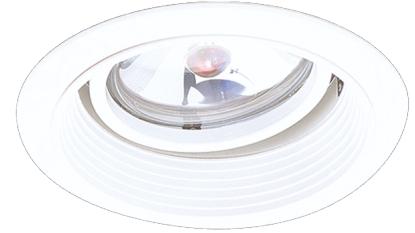

6" Baffle with Adjustable Gimbal Ring Trim

Features

- Baffle with Adjustable Gimbal Ring.
- Lamp: 12V 75W MAX PAR36 or AR111.
- O.D.: 7 1/4".

Options

Black w/White Trim

White

Product Number

Item	Finish
EL2575B	Black with White Trim