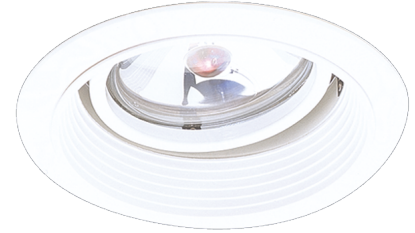

6" Baffle with Adjustable Gimbal Ring Trim

Features

- Baffle with Adjustable Gimbal Ring.
- Lamp: 12V 75W MAX PAR36 or AR111.
- O.D.: 7 1/4".

Options

Black w/White Trim

White

Product Numbers

Item	Finish
EL2575W	All White
EL2575B	Black with White Trim