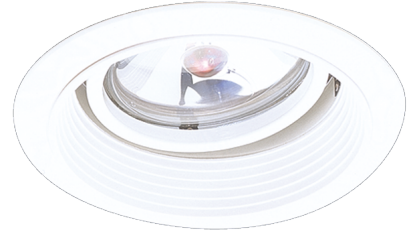

6" Baffle with Adjustable Gimbal Ring Trim

Features

- Baffle with Adjustable Gimbal Ring.
- Lamp: 12V 75W MAX PAR36 or AR111.
- O.D.: 7 1/4".

Options

Black w/White Trim

White

Product Numbers

Item	Finish
EL2575W	All White
EL2575B	Black with White Trim