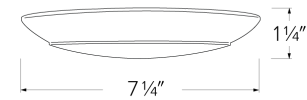

Dimensions

Product Numbers

Item	Lamp type	Lumens	CCT	Watts	Voltage	Dimming	Finish
ELSF11CT5W	LED	900 lm	2700K, 3000K, 3500K, 4000K, 5000K	15W	120V	Triac/ELV	All White
ELSF11CT5BZ	LED	900 lm	2700K, 3000K, 3500K, 4000K, 5000K	15W	120V	Triac/ELV	All Bronze
ELSF11CT5B	LED	900 lm	2700K, 3000K, 3500K, 4000K, 5000K	15W	120V	Triac/ELV	All Black