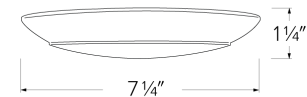

Options

All White

All Bronze

All Black

Dimensions

Product Numbers

| Item | Lamp type | Lumens | CCT | Watts | Voltage | Dimming | Finish |
|--------------------|-----------|--------|-----------------------------------|-------|---------|-----------|------------|
| ELSF11CT5W | LED | 900 lm | 2700K, 3000K, 3500K, 4000K, 5000K | 15W | 120V | Triac/ELV | All White |
| ELSF11CT5BZ | LED | 900 lm | 2700K, 3000K, 3500K, 4000K, 5000K | 15W | 120V | Triac/ELV | All Bronze |
| ELSF11CT5B | LED | 900 lm | 2700K, 3000K, 3500K, 4000K, 5000K | 15W | 120V | Triac/ELV | All Black |