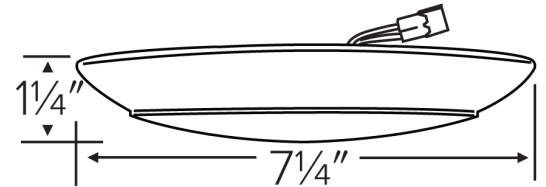

6" Alva LED Ceiling Mount Disk Light with 5-Color Temperature Switch

Features

- Suitable for hard wire installation into a 4" Octagon, 3 1/2" Circle or 3 1/2" Octagon junction box.
- Suitable for installation into a 5" or 6" recessed fixtures with 2-wire connector.
- Suitable for installation into a 5" or 6" recessed fixtures with medium base socket, using PSA30 adaptor (included).
- Housing meets restricted air flow requirement (per ASTM E-283).
- CA Title 24 compliant (JA8-2016).
- UL Listed.

Specifications

Wattage	15W
Lumens	900 lm
Voltage	120V
Color Temp.	2700K, 3000K, 3500K, 4000K, 5000K
Dimmable	Triac/ELV
Lamp Type	LED
CRI	90+

Options

White

Bronze

Dimensions

Product Numbers

Item	Lamp type	Lumens	CCT	Watts	Voltage	Dimming	Finish
ELSF11CT5W	LED	900 lm	2700K, 3000K, 3500K, 4000K, 5000K	15W	120V	Triac/ELV	All White
ELSF11CT5BZ	LED	900 lm	2700K, 3000K, 3500K, 4000K, 5000K	15W	120V	Triac/ELV	All Bronze