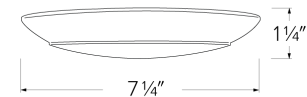

Dimensions

Product Numbers

Item	Lamp type	Lumens	CCT	Watts	Voltage	Dimming	Finish
ELSF11CT5W	LED	900 lm	2700K, 3000K, 3500K, 4000K, 5000K	15W	120V	Triac/ELV	All White
ELSF11CT5BZ	LED	900 lm	2700K, 3000K, 3500K, 4000K, 5000K	15W	120V	Triac/ELV	All Bronze
ELSF11CT5B	LED	900 lm	2700K, 3000K, 3500K, 4000K, 5000K	15W	120V	Triac/ELV	All Black