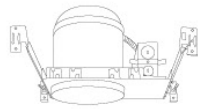

6" Airtight IC Universal Housing
New Construction