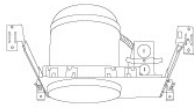

6" Line Voltage ICA Housings

6" Airtight IC Housing
New Construction