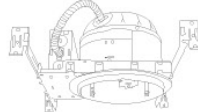

6" Shallow Airtight IC Housing
New Construction