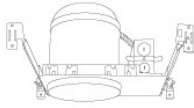

6" Airtight IC Housing with GU24 Base Socket
New Construction