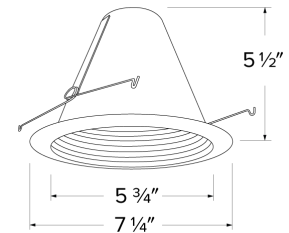

Compatible Housing: Compatible with 6" Integrated LED Housings.

Lamp: Compatible with Medium base (E26) PAR type.

Options

All White

Black w/White Trim

All Bronze

All Black

Dimensions