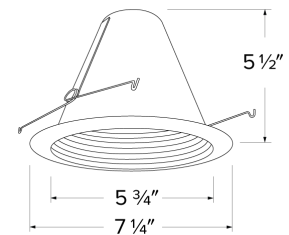

Compatible Housing: Compatible with 6" Integrated LED Housings.

Lamp: Compatible with Medium base (E26) PAR type.

Options

All White

Black w/White Trim

All Bronze

All Black

Dimensions