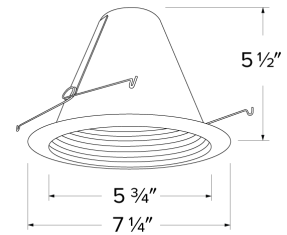

Compatible Housing: Compatible with 6" Integrated LED Housings.

Lamp: Compatible with Medium base (E26) PAR type.

Options

All White

Black w/White Trim

All Bronze

All Black

Dimensions