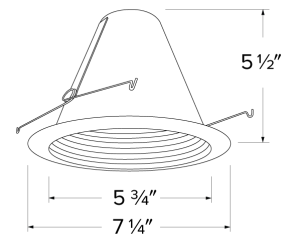

Compatible Housing: Compatible with 6" Integrated LED Housings.

Lamp: Compatible with Medium base (E26) PAR type.

Options

All White

Black w/White Trim

All Bronze

All Black

Dimensions