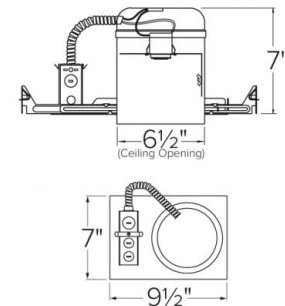

6" Airtight IC Housing with GU24 Base Socket

Features

- Airtight IC Housing for insulated ceilings.
- Adjustable socket bracket.
- For use with LED Retrofit or 27W MAX self ballasted 120V CFL lamp (GU24 base).
- cUL Listed for damp location.

Specifications

Wattage	27W
Voltage	120V
Lamp Type	Medium Base (E26)
Damp Location	Listed

Dimensions

Technical Details

Construction:

- IC rated for direct contact with insulation, for use in IC or non-IC conditions.
- Housing adjusts in frame to accommodate up to 1 1/4" ceiling thickness.
- Airtight housing with gasket to restrict airflow in accordance with ASTM E-283 air-tight requirements.
- Aluminum housing for greater heat dissipation. Stamped galvanized steel frame.

Installation: Designed for ceiling plenums where 2x8 joists or taller are used. High strength hanger bars can easily be nailed to joists. Maximum hole cutout is 6 3/8". Suitable for T-grid and drop ceiling applications. See installation sheet for detailed information.

Junction Box: Positioned to accommodate straight conduit runs. Seven 1/2" trade size pryout conduit knockouts, 4 Romex pryouts with strain relief.

Hanger Bars: Pre-installed hanger bars with True Nail facilitate easy installation in regular lumber, engineered lumber, and laminated beams. Integral T-bar slots for easy installation in T-grids. Spans up to 24" and can be repositioned 90°. Score lines allow for tool-free hanger bar size reduction. Integral leveling flange allows for single-person installation while aligning the housing with the joists.