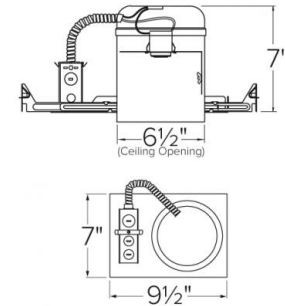

6" Airtight IC Housing with GU24 Base Socket

Features

- Airtight IC Housing for insulated ceilings.
- Adjustable socket bracket.
- For use with LED Retrofit or 27W MAX self ballasted 120V CFL lamp (GU24 base).
- cUL Listed for damp location.

Specifications

Wattage	27W
Voltage	120V
Lamp Type	Medium Base (E26)
Damp Location	Listed

Dimensions

Technical Details

Construction:

- IC rated for direct contact with insulation, for use in IC or non-IC conditions.
- Housing adjusts in frame to accommodate up to 1 1/4" ceiling thickness.
- Airtight housing with gasket to restrict airflow in accordance with ASTM E-283 air-tight requirements.
- Aluminum housing for greater heat dissipation. Stamped galvanized steel frame.

Installation: Designed for ceiling plenums where 2x8 joists or taller are used. High strength hanger bars can easily be nailed to joists. Maximum hole cutout is 6 3/8". Suitable for T-grid and drop ceiling applications. See installation sheet for detailed information.

Junction Box: Positioned to accommodate straight conduit runs. Seven 1/2" trade size pryout conduit knockouts, 4 Romex pryouts with strain relief.

Hanger Bars: Pre-installed hanger bars with True Nail facilitate easy installation in regular lumber, engineered lumber, and laminated beams. Integral T-bar slots for easy installation in T-grids. Spans up to 24" and can be repositioned 90°. Score lines allow for tool-free hanger bar size reduction. Integral leveling flange allows for single-person installation while aligning the housing with the joists.