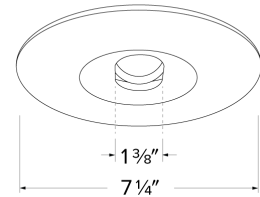

6" Adjustable Slot Aperture Trim

Features

- Adjustable Slot Aperture.
- Lamp: 12V 75W MAX MR16.
- Slot: 1 3/8" x 2 1/4".
- O.D.: 8".

Options

White

Black

Dimensions

Product Number