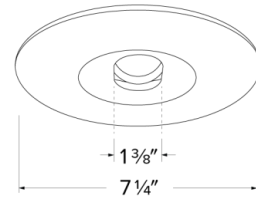

6" Adjustable Slot Aperture Trim for Koto™ Module

Features

- Adjustable Slot Aperture.
- Lamp: Koto™ Module
- Slot: 1 3/8" x 2 1/4".
- O.D.: 8".

Dimensions

Product Numbers

Item	Finish
ELK6420W	All White

Compatible Products