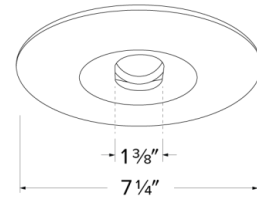

6" Adjustable Slot Aperture Trim for Koto™ Module

Features

- Adjustable Slot Aperture.
- Lamp: Koto™ Module
- Slot: 1 3/8" x 2 1/4".
- O.D.: 8".

Dimensions

Product Numbers

Item	Finish
ELK6420W	All White

Compatible Products