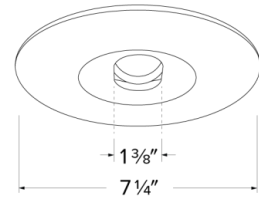

6" Adjustable Slot Aperture Trim for Koto™ Module

Features

- Adjustable Slot Aperture.
- Lamp: Koto™ Module
- Slot: 1 3/8" x 2 1/4".
- O.D.: 8".

Dimensions

Product Numbers

Item	Finish
ELK6420W	All White

Compatible Products