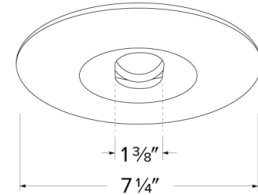

# 6" Adjustable Slot Aperture Trim

## Dimensions