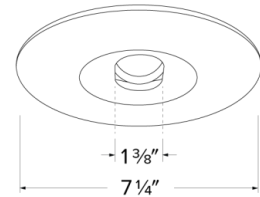

6" Adjustable Slot Aperture Trim

Features

- Adjustable Slot Aperture Retrofit.
- For use on existing Line Voltage housings.
- Includes (1) ETRK50 12V 50VA magnetic transformer.
- Lamp: 50W MAX 12V MR16 for non IC housings, 20W MAX for IC housings.
- 1 3/8" x 2 1/4" slot.
- O.D.: 7 1/4".

Dimensions

Trim & ETRK50 Included

Product Numbers

Item	Finish
EL1550W	All White