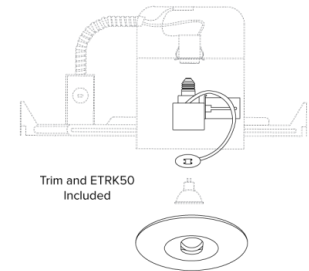

6" Adjustable Slot Aperture Trim

Features

- Adjustable Slot Aperture Retrofit.
- For use on existing Line Voltage housings.
- Includes (1) ETRK50 12V 50VA magnetic transformer.
- Lamp: 50W MAX 12V MR16 for non IC housings, 20W MAX for IC housings.
- 1 3/8" x 2 1/4" slot.
- O.D.: 7 1/4".

Dimensions

Trim & ETRK50 Included

Product Numbers

Item	Finish
EL1550W	All White