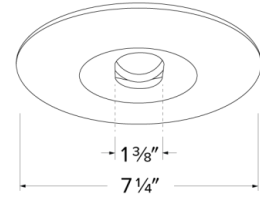

6" Adjustable Slot Aperture Trim

Features

- Adjustable Slot Aperture Retrofit.
- For use on existing Line Voltage housings.
- Includes (1) ETRK50 12V 50VA magnetic transformer.
- Lamp: 50W MAX 12V MR16 for non IC housings, 20W MAX for IC housings.
- 1 3/8" x 2 1/4" slot.
- O.D.: 7 1/4".

Dimensions

Trim & ETRK50 Included

Product Numbers

Item	Finish
EL1550W	All White