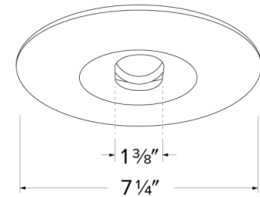

# 6" Adjustable Slot Aperture Trim

## Dimensions