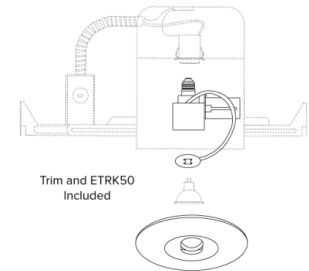

Trim & ETRK50 Included

Product Numbers

Item	Finish
EL1550W	All White