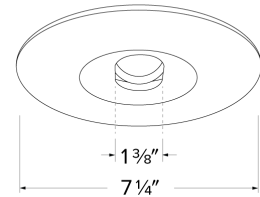

Dimensions

Product Numbers

Item	Finish
EL2550W	All White
EL2550B	All Black