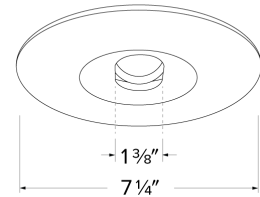

## Features

- Adjustable Slot Aperture.
- Lamp: 12V 75W MAX MR16.
- Slot: 1 3/8" x 2 1/4".
- O.D.: 8".

## Dimensions