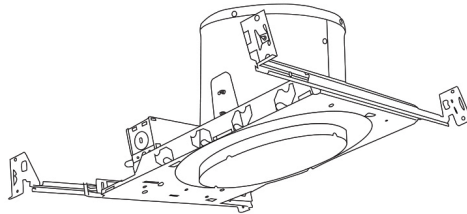

### Construction:

- Meticulously manufactured trim with a powder coated or anodized finish.
- Baffle helps reduce glare.

**Installation:** Clips securely mount trim into the housing and keeps ring flush with ceiling.

# Compatible Products

For use with **6" Sloped Trims**

---

## 6" E26 Base Sloped Ceiling Housings

6" E26 Medium Base Sloped Housing  
**New Construction**

CAT NO.	SPECIFICATIONS
EL936ICA	90W Max.

6" E26 Medium Base Sloped Housing  
**New Construction**

CAT NO.	SPECIFICATIONS
EL918ICA	75W Max.