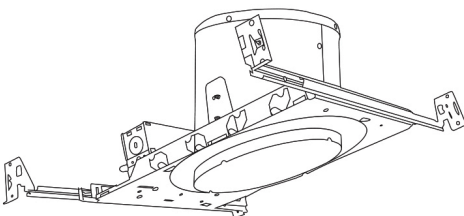

6" E26 Base Sloped Ceiling Non-IC Housings

6" E26 Medium Base Sloped Housing
Remodel

CAT NO.	SPECIFICATIONS
EL900HT	150W Max.