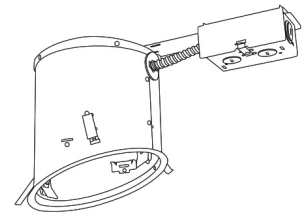

## 6" E26 Base Sloped Ceiling Housings

6" E26 Medium Base Sloped Housing  
**New Construction**

CAT NO.	SPECIFICATIONS
EL936ICA	90W Max.

6" E26 Medium Base Sloped Housing  
**New Construction**

CAT NO.	SPECIFICATIONS
EL918ICA	75W Max.