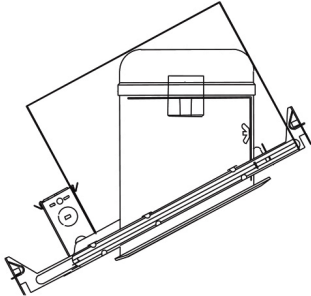

Compatible Products

For use with **6" Sloped Trims**

6" E26 Base Sloped Ceiling Housings

6" E26 Medium Base Sloped Housing
New Construction

CAT NO.	SPECIFICATIONS
EL936ICA	90W Max.