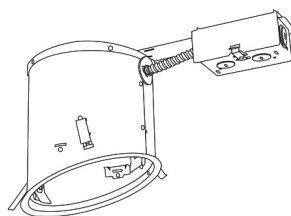

6" E26 Medium Base Sloped Housing
Remodel

CAT NO.	SPECIFICATIONS
EL900RT	150W Max.