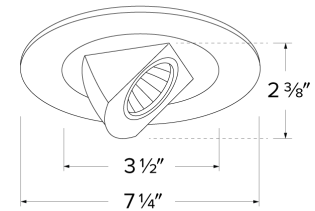

6" Adjustable Pull Down Trim

Features

- Adjustable Pull Down, 0° - 90° tilt, 359° rotation.
- Lamp: 12V 75W MAX MR16.
- O.D.: 7 1/4".

Options

White

Black

Dimensions

Product Numbers