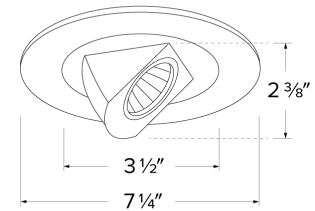

6" Adjustable Pull Down Trim

Features

- Adjustable Pull Down, 0° - 90° tilt, 359° rotation.
- Lamp: 12V 75W MAX MR16.
- O.D.: 7 1/4".

Options

White

Black

Bronze

Dimensions