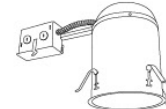

6" Airtight IC Universal Housing
Remodel

CAT NO.	SPECIFICATIONS
RR10H	Lamp: 150W MAX.