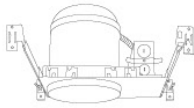

Compatible Products

For use with 6" Trims for PAR Lamps

6" Line Voltage ICA Housings

6" Airtight IC Housing
New Construction

CAT NO.	SPECIFICATIONS
EL7ICA	90W, with Socket Bracket
EL7ICANB	90W, without Socket Bracket