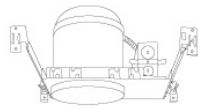

6" Airtight IC Universal Housing
New Construction

CAT NO.	SPECIFICATIONS
R10H	Lamp: 150W MAX.