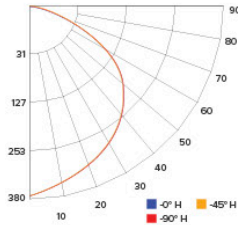

5"/6" LED Reflector Insert with 5-Color Temperature Switch

PHOTOMETRIC REPORT

Product #: EL615CT5W @3000K
 Wattage / Lumens: 11.86W / 906.4 lm
 Luminaire LPW: 76.4 lm/W

CANDLE POWER SUMMARY

| Degree Vertical | 0° |
|-----------------|-----|
| 0 | 372 |
| 5 | 369 |
| 15 | 353 |
| 25 | 324 |
| 35 | 280 |
| 45 | 222 |
| 55 | 158 |
| 65 | 92 |
| 75 | 31 |
| 85 | 4 |
| 90 | 0 |