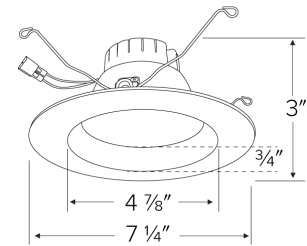

Dimensions

Product Number

Item	Lamp type	Lumens	CCT	Watts	Voltage	Dimming	Finish
EL615CT5BB	LED	880 lm	2700K, 3000K, 3500K, 4000K, 5000K	12W	120V	Triac/ELV	All Black