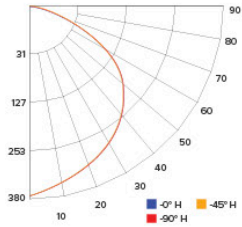

Photometric Report

5"/6" LED Reflector Insert with 5-Color Temperature Switch

PHOTOMETRIC REPORT

Product #: EL615CT5W @3000K
 Wattage / Lumens: 11.86W / 906.4 lm
 Luminaire LPW: 76.4 lm/W

CANDLE POWER SUMMARY