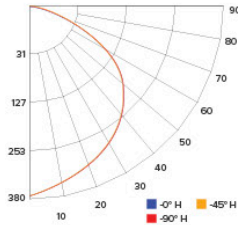

Photometric Report

5"/6" LED Reflector Insert with 5-Color Temperature Switch

PHOTOMETRIC REPORT

Product #: EL615CT5W @3000K
 Wattage / Lumens: 11.86W / 906.4 lm
 Luminaire LPW: 76.4 lm/W

CANDLE POWER SUMMARY