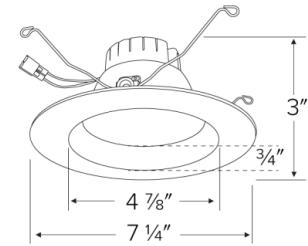

Dimensions

Technical Details

Optics: Frosted polycarbonate lens diffuses light evenly throughout while reducing glare with LED Array technology.

Construction: For use in IC and non-IC housings. Spun Aluminum for greater heat dissipation. High quality powder coat finish preventing rust and paint cracking.

Installation: Includes PSA30 medium base adapter for retrofitting existing housings. Quick connect for use with ELCO housings EL570ICA, EL570RICA, EL560ICA, EL560RICA, EL56FICA. PSA30 (Medium Base Socket adapter) allows for use with EL99ICA, EL99RICA, EL99FICA, EL99A, EL99RA. PSA31 (GU10 Socket Adapter, not included) allows for use with EL49ICA, EL49A, EL49RA. PSA35 (GU24 Socket Adapter, not included) allows for use with EL99ICA-G24, EL99RICA-G24. Can be used in IC and non-IC housings.

Electrical: Driver connects to 120V power supply. High Efficiency driver with a power factor > 0.9. Start time of less than .75 seconds.

LED Technology:

- Extremely accurate color rendering with 93+ CRI.
- Lumen Maintenance of 50,000 hours L70 Life based on LM80 standardized test results.
- Superior Thermal Management by utilizing integral heat sink.
- Instant On to Full Brightness.
- No LED pixelation.

Dimmability: Works with 120V Triac and ELV type dimmers. Dims down to 10%. For full list of dimmers refer to the Dimmer Compatibility List. Industry leading dimming. Dims smoothly with no hot spots or flickering.

Listings: cUL Listed for Wet Location. RoHS Compliant. ENERGY STAR® Certified. Title 24 JA8-2019 Compliant.

Warranty: ELCO Products are built to last with a 5-year Limited Warranty.

Product Number

Item	Lamp type	Lumens	CCT	Watts	Voltage	Dimming	Finish
EL61540W	LED	900 lm	4000K	10W	120V	Triac/ELV	All White